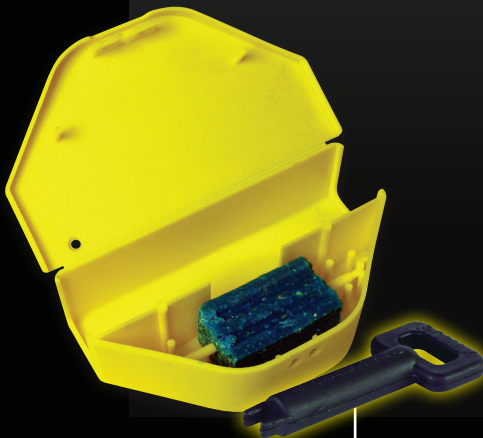

# BOX CLEVER

**INSECT BAR  
& MONITOR.**

**YOUR LOGO HERE.**

**SECURING BAR  
FOR BAIT.**

**PLASTIC SPIKES.**

**KEY MECHANISM.**

The Romax mouse box is the first box to have the option of an integrated insect monitor inside. This offers many benefits including: Save cost and labour compared to buying separate mouse and insect monitor units: easier to introduce to existing contracts (or remove) as and when required; a barrier to help prevent grain baits themselves becoming a potential food source for pest insects; stylish and convenient; designed to allow capture of the smallest insects right up to oriental cockroaches.

We've added a bait bar for optional security. Whilst most blocks will be held within the box at the start, as they get eaten and reduce in size, they can fall out if the box is picked up. By placing the bait on the bar it will greatly enhance its safe retention.

As well as block security, we've thought of sachet and paste safety. Plastic 'spikes' in the floor and roof of the box gently grip sachets to reduce the risk of them falling or being dragged out.

Meanwhile 3 prongs on the box floor have been designed to allow caulkable paste baits to be applied. This greatly reduces the problem of them forming dry 'balls' and falling out as they age.

The design is extremely stylish, durable and practical. Moulded in a high-density Polyethylene for additional strength, the unit not only offers cost savings in terms of insect monitoring and personalisation, it has been deliberately priced extremely competitively.