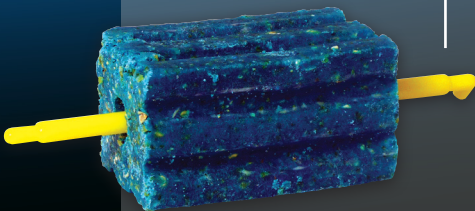

# BOX CLEVER

**INSECT BAR  
& MONITOR.**

**YOUR LOGO HERE.**

**SECURING BAR  
FOR BAIT.**

**PLASTIC SPIKES.**

**KEY MECHANISM.**

The Romax mouse box is the first box to have the option of an integrated insect monitor inside. This offers many benefits including: Save cost and labour compared to buying separate mouse and insect monitor units: easier to introduce to existing contracts (or remove) as and when required; a barrier to help prevent grain baits themselves becoming a potential food source for pest insects; stylish and convenient; designed to allow capture of the smallest insects right up to oriental cockroaches.